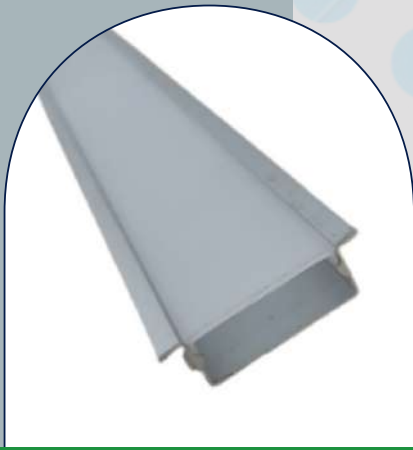

Aluminum Profile 50x35mm

Aluminum Profile (edge) 15x13mm

Aluminum Profile (edge) 17x15mm

Aluminum Profile (edge) 17x8mm

Aluminum Profile (edge) 23x12mm

gloleda2z@gmail.com

83408 92683

Profile lights