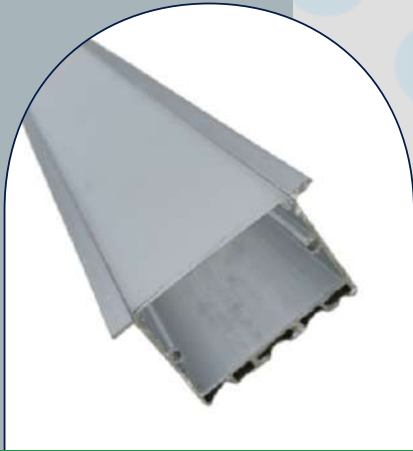

Aluminum Profile (edge) 25x13mm