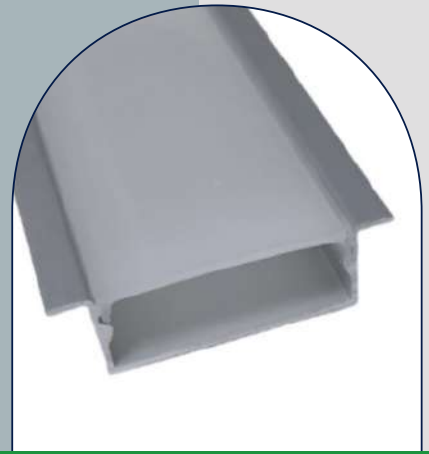

Profile lights

gloleda2z@gmail.com

83408 92683