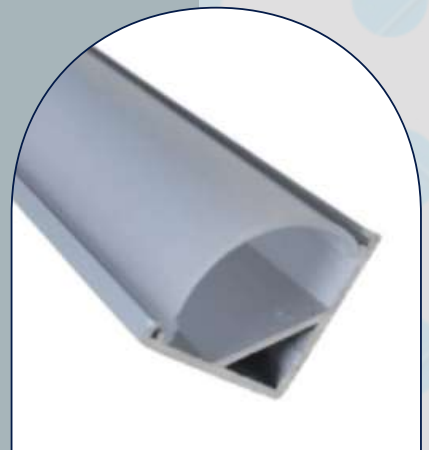

Aluminum Profile (edge) 25x13mm

Aluminum Profile (edge) 35x12mm

Aluminum Profile (edge) 35x37mm

Aluminum Profile (edge) 50x12mm

Aluminum Profile (edge) 50x35mm

Corner Aluminum Profile 16x16mm

gloleda2z@gmail.com