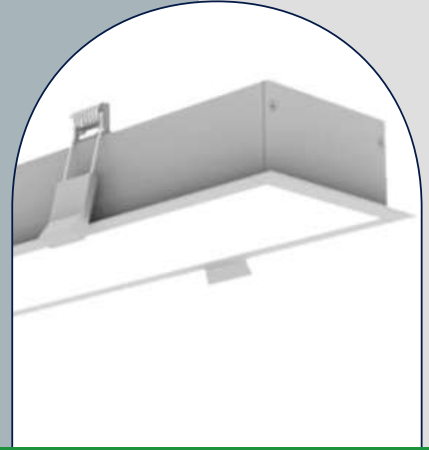

gloleda2z@gmail.com

83408 92683

Profile lights

Aluminum Hanging 600x35mm

Aluminum Hanging 1200x35mm

Aluminum Hanging 1200x50mm

Aluminum Hanging 1200x75mm

Aluminum Hanging 35x65mm