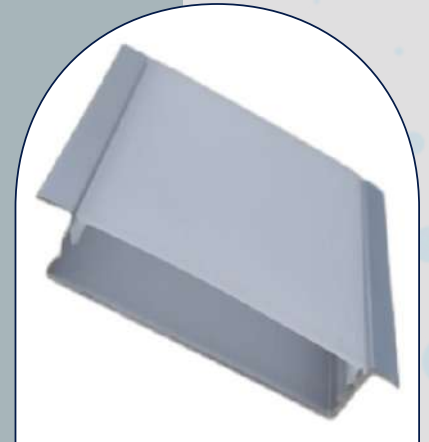

Aluminum Profile (edge) 35x12mm

Aluminum Profile (edge) 50x12mm