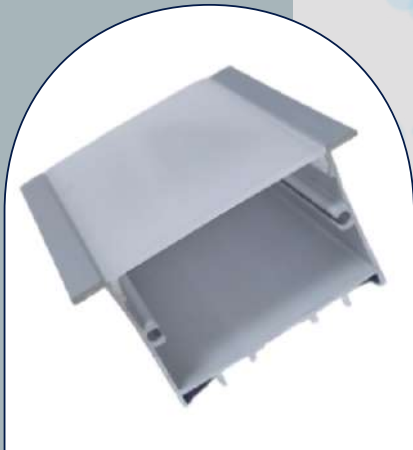

Aluminum Profile (edge) 25x13mm

Aluminum Profile (edge) 35x12mm

Aluminum Profile (edge) 35x37mm

Aluminum Profile (edge) 50x12mm

Aluminum Profile (edge) 50x35mm

Corner Aluminum Profile 16x16mm

gloleda2z@gmail.com

83408 92683

Profile lights

16mm Round

20mm Round

Hexagon 6mm PCB

Corner Aluminum Profile 18x18mm

Aluminum surface, conciled 35x35mm

Aluminum surface, conciled 75x35mm