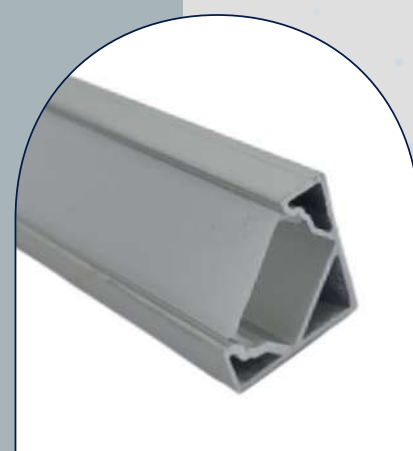

83408 92683

Profile lights

16mm Round

20mm Round

Hexagon 6mm PCB

Corner Aluminum Profile 18x18mm

Aluminum surface, conciled 35x35mm

Aluminum surface, conciled 75x35mm