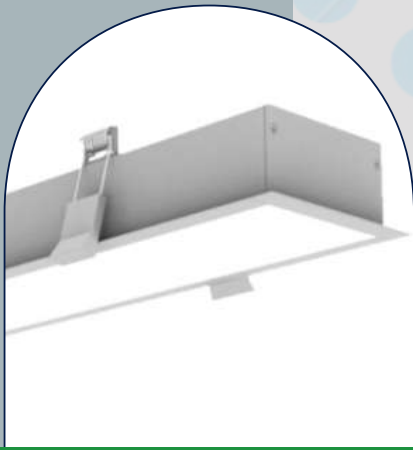

Profile lights