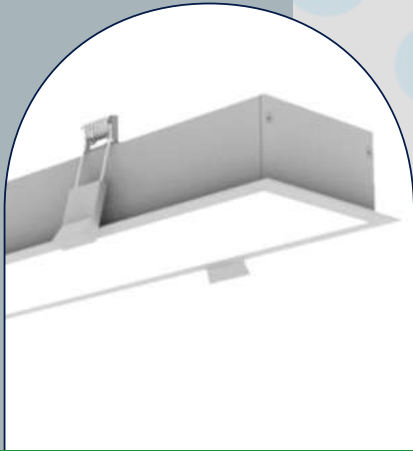

gloleda2z@gmail.com

83408 92683

Profile lights

Aluminum Hanging 600x35mm

Aluminum Hanging 1200x35mm

Aluminum Hanging 1200x50mm

Aluminum Hanging 1200x75mm

Aluminum Hanging 35x65mm