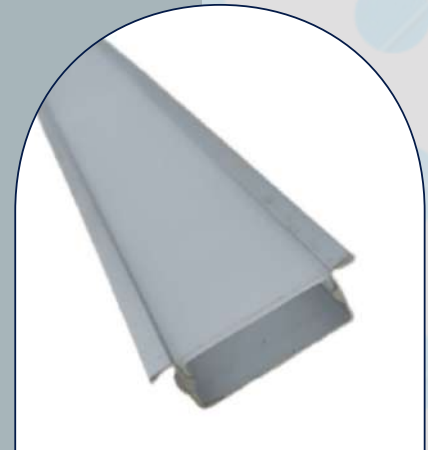

Aluminum Profile 50x35mm

Aluminum Profile (edge) 15x13mm

Aluminum Profile (edge) 17x15mm

Aluminum Profile (edge) 17x8mm

Aluminum Profile (edge) 23x12mm

gloleda2z@gmail.com

83408 92683

Profile lights