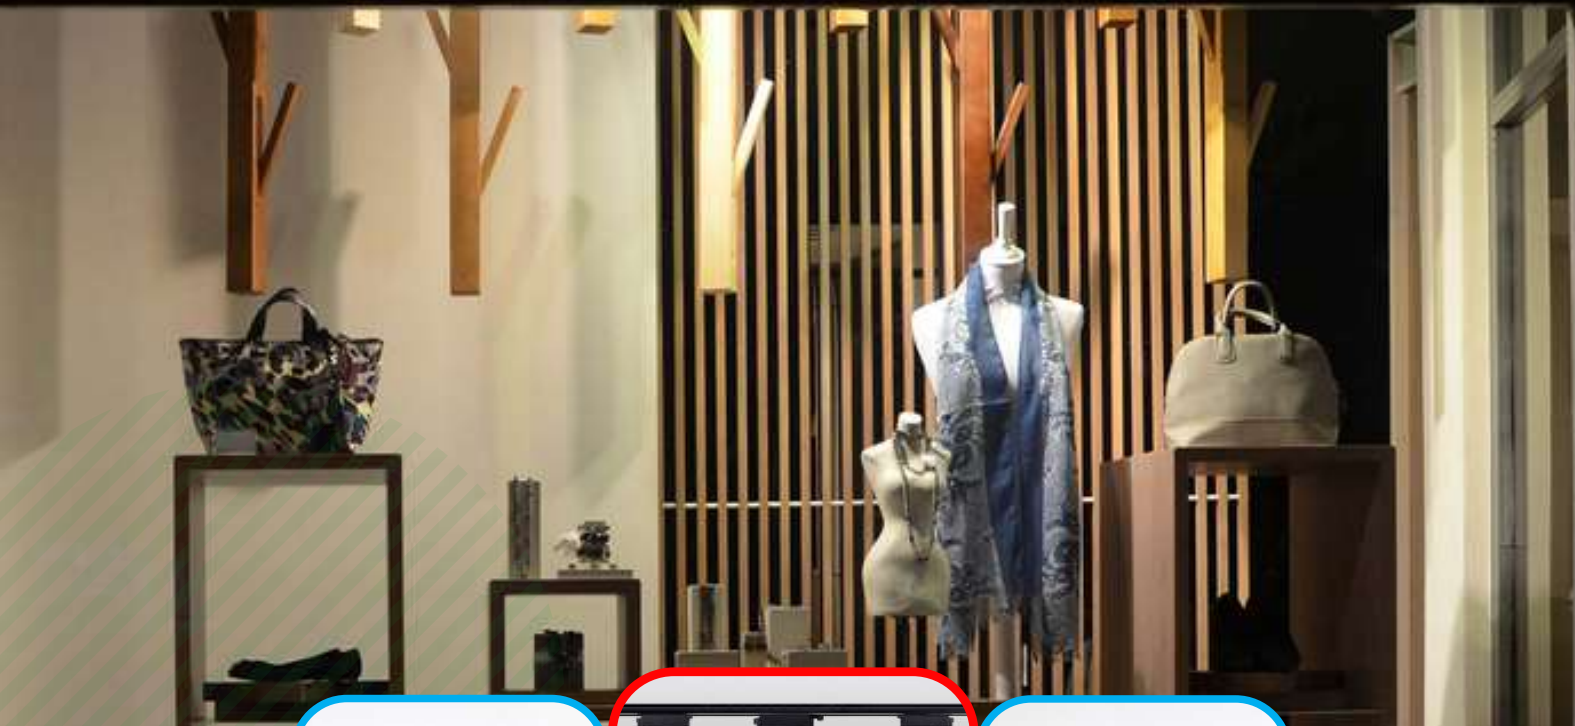

GLOLED

83408 92683

SPOT & TRACK LIGHTS

gloleda2z@gmail.com

83408 92683

1A & 1B, Type-II, TSIC,
Prashanti Nagar, IDA Kukatpally,
Hyderabad - 500072, Telangana, INDIA.