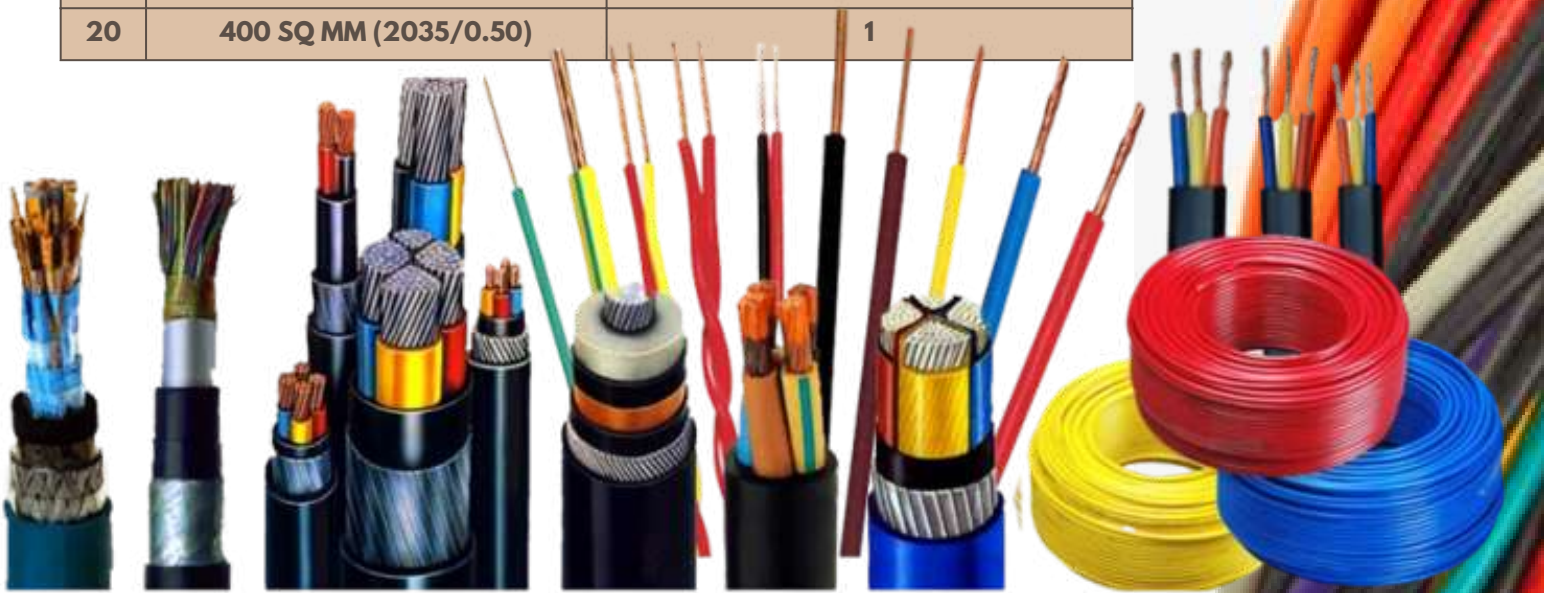

MULTI CORE FLEXIBLE CABLE 1100 VOLTS

S.No.	SQ.MM SIZE	CORE OPTIONS
1	0.5 SQ.MM (16/0.20)	2,3,4,5,6,7,8,10,12,16,19,24
2	0.75 SQ.MM (24/0.20)	2,3,4,5,6,7,8,10,12,16,19,24
3	1.0 SQ.MM (14/0.30)	2,3,4,5,6,7,8,10,12,16,19,24
4	1.5 SQ.MM (21/0.30)	2,3,4,5,6,7,8,10,12,16,19,24
5	2.5 SQ.MM (35/0.30)	2,3,4,5,6,7,8,10,12,16,19,24
6	4 SQ MM (56/0.30)	2,3,4,5,6
7	6 SQ MM (85/0.30)	2,3,4,5,7
8	10 SQ MM (80/0.40)	1,2,3,4,5
9	16 SQ MM (126/0.40)	1,3,4,5
10	25 SQ MM (196/0.40)	1,3,4,5
11	35 SQ MM (276/0.40)	1,3,4,5
12	50 SQ MM (396/0.40)	1,3,4,5
13	70 SQ MM (354/0.50)	1,3,4,5
14	95 SQ MM (484/0.50)	1,3,4,
15	120 SQ MM (608/0.50)	1,3,4,
16	150 SQ MM (750/0.50)	1,3,4,
17	185 SQ MM (925/0.50)	1
18	240 SQ MM (1210/0.50)	1
19	300 SQ MM (1525/0.50)	1
20	400 SQ MM (2035/0.50)	1